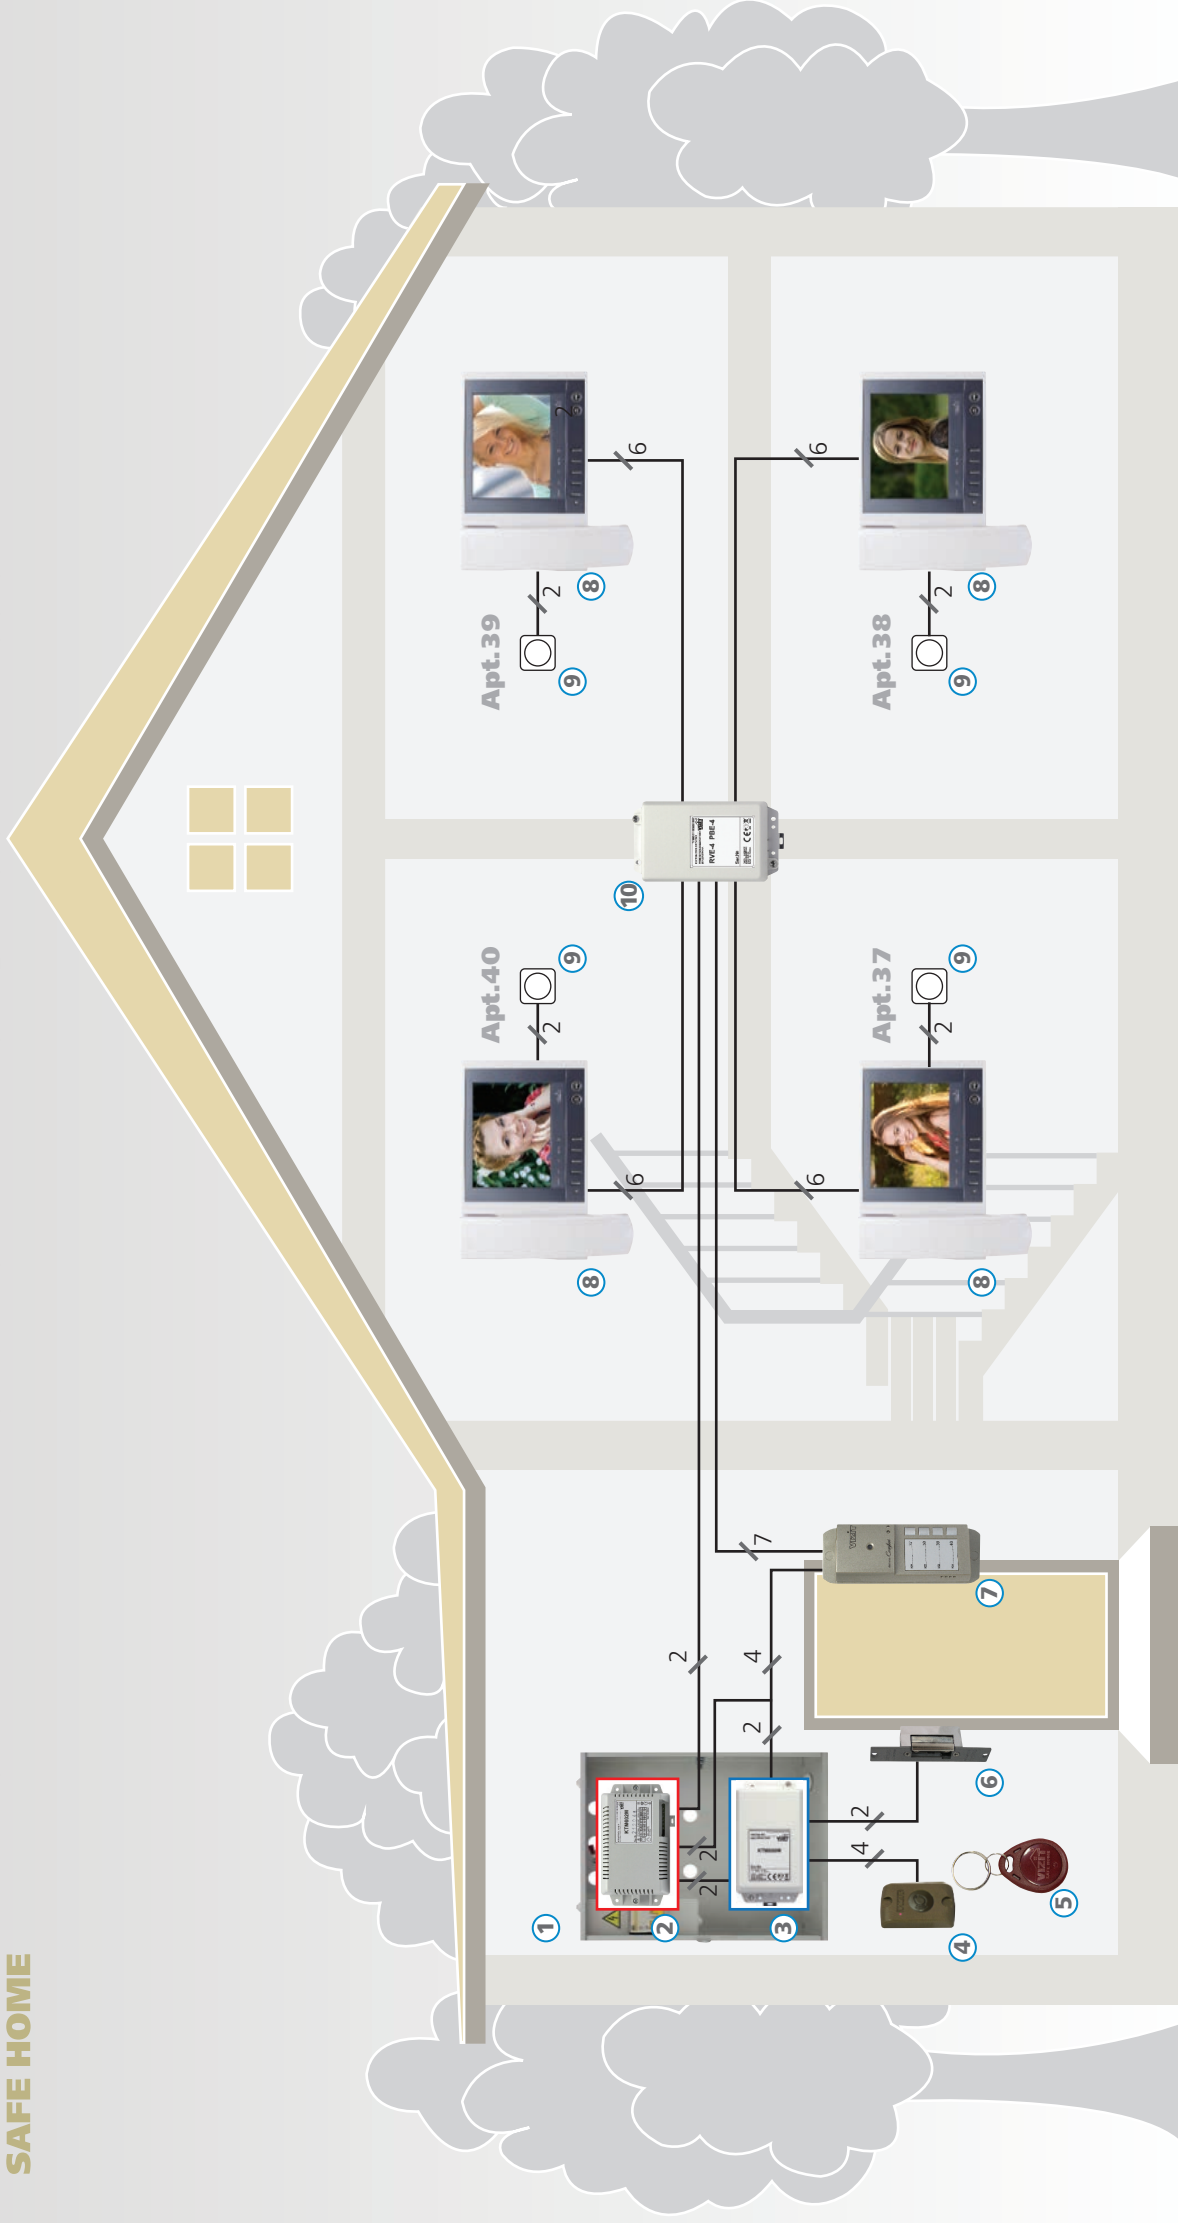

Example of video door phone powered by group power supply units **for 24 subscribers.**

- (1) - Name-plate for doorstation BVD-342NP;
- (2) - Doorstation BVD-343F;
- (3) - Key-tag VIZIT-RF3.1, -RF3.2;
- (4) - Outdoor camera VIZIT-C70;
- (5) - Entrance door VIZIT-DSNMC-10,5-R-S3;
- (5.1) - Door closer VIZIT-DC503S;
- (5.2) - Electromagnetic lock VIZIT-ML240;
- (5.3) - Exit button EXIT 300M;
- (6) - Blind transom FG-2M ;

Example of video door phone for **one subscriber & one entry**

- (1) - Electric strike 54N41 2F;
- (2) - Doorstation BVD-405CP-1;
- (3) - Mounting kit for doorstation MK-405;
- (4) - Power supply unit BPD18/12-1-1;
- (5) - Commutator BKM-440;
- (6) - Mounting box VIZIT-MB 1PE;
- (7) - Primary monitor VIZIT-M440C(CM), -M441(M), -M456C(CM), -M457M;
- (8) - Secondary monitor VIZIT-M440C(CM), -M441(M), -M456C(CM), -M457M;
- (9) - Outdoor camera VIZIT-C70.

Example of video door phone for **one subscriber & two entries**

- (1) - Electric strike 54N412F;
- (2) - Doorstation BVD-405CP-1;
- (3) - Mounting kit for doorstation -405;
- (4) - Power supply unit BPD18/12-1-1;
- (5) - Commutator BKM-440;
- (6) - Mounting box VIZIT-MB1PE;
- (7) - Primary monitor VIZIT-M440C(CM), -M441(M), -M456C(CM), -M457M;
- (8) - Secondary monitor VIZIT-M440C(CM), -M441(M), -M456C(CM), -M457M;
- (9) - Outdoor camera VIZIT-C70.

Example of video door phone powered by a group power supply unit **for 4 subscribers**

- (1) - Mounting box VIZIT-MB1PE;
- (2) - Power supply unit BPD24/12-1-1;
- (3) - RF Controller VIZIT-KTM600F;
- (4) - RF-Reader RD-4F (13.56 MHz);
- (5) - Key-tag VIZIT-RF3.1, -RF3.2;