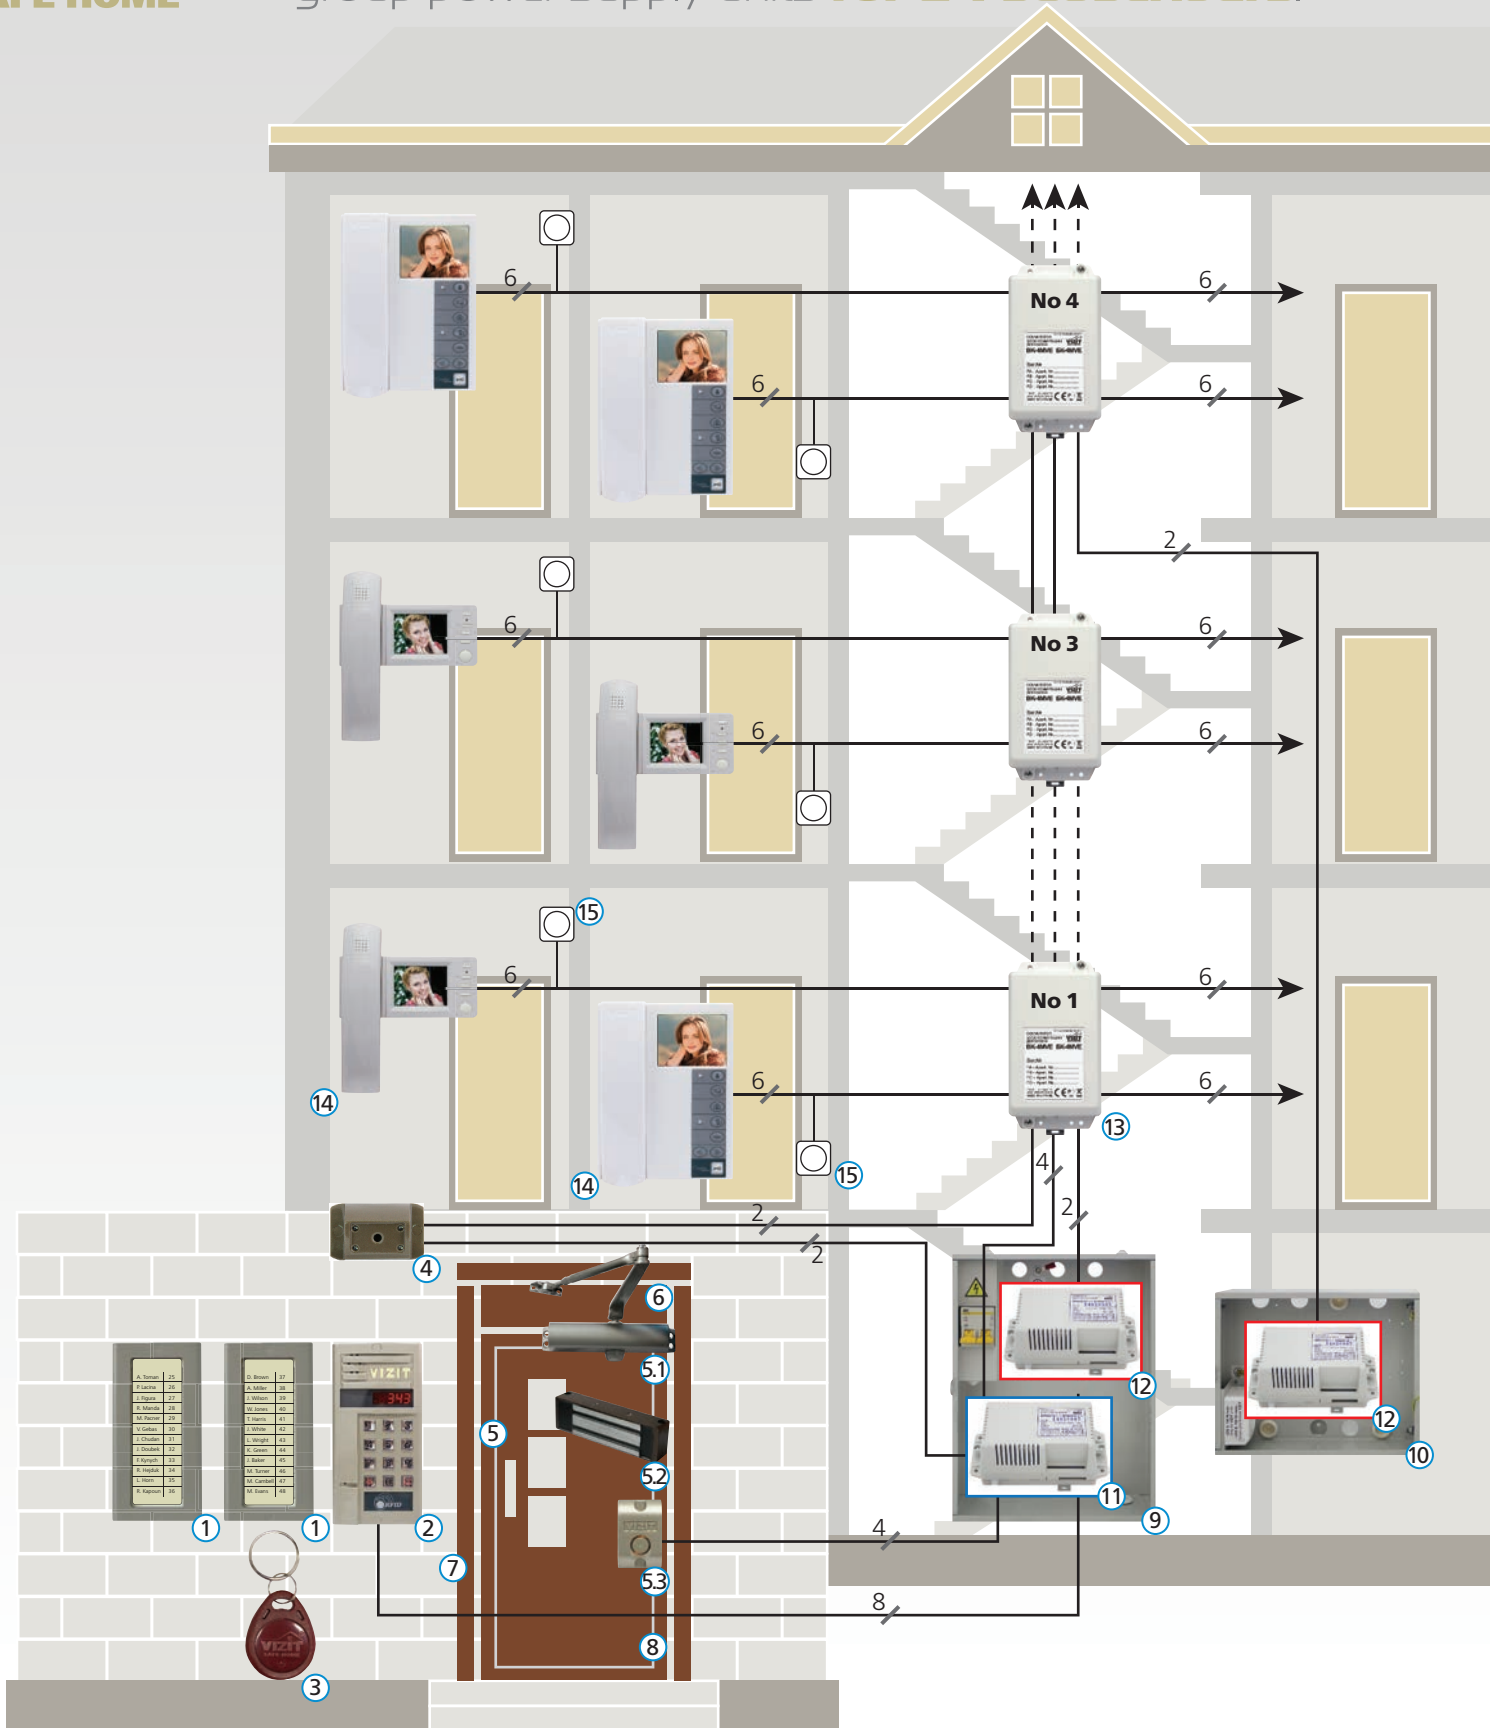

Example of video door phone powered by group power supply units **for 24 subscribers.**

- (1) - Name-plate for doorstation BVD-342NP;
- (2) - Doorstation BVD-343F;
- (3) - Key-tag VIZIT-RF3.1, -RF3.2;
- (4) - Outdoor camera VIZIT-C70;
- (5) - Entrance door VIZIT-DSNMC-10,5-R-S3;
- (5.1) - Door closer VIZIT-DC503S;
- (5.2) - Electromagnetic lock VIZIT-ML240;
- (5.3) - Exit button EXIT 300M;
- (6) - Blind transom FG-2M ;

- (7) - Outside platband set KNNC-60-250;
- (8) - Inside platband set KNVC-10-250 ;
- (9) - Mounting box VIZIT-MB1PE;
- (10) - Mounting box VIZIT-MB2PE;
- (11) - Control unit BUD-302M;
- (12) - Power supply unit BPD24/12-1-1;
- (13) - Commutator BK-4MVE;
- (14) - Video monitor VIZIT-M427C, -M428C, -M440CM, -M441M;
- (15) - Door bell button.

Example of video door phone for **one subscriber & one entry**

- (1) - Electric strike 54N41 2F;
- (2) - Doorstation BVD-405CP-1;
- (3) - Mounting kit for doorstation MK-405;
- (4) - Power supply unit BPD18/12-1-1;
- (5) - Commutator BKM-440;
- (6) - Mounting box VIZIT-MB 1PE;
- (7) - Primary monitor VIZIT-M440C(CM), -M441(M), -M456C(CM), -M457M;
- (8) - Secondary monitor VIZIT-M440C(CM), -M441(M), -M456C(CM), -M457M;
- (9) - Outdoor camera VIZIT-C70.

Example of video door phone powered by a group power supply unit **for 4 subscribers**

- (1) - Mounting box VIZIT-MB1PE;
- (2) - Power supply unit BPD24/12-1-1;
- (3) - RF Controller VIZIT-KTM600F;
- (4) - RF-Reader RD-4F (13.56 MHz);
- (5) - Key-tag VIZIT-RF3.1, -RF3.2;