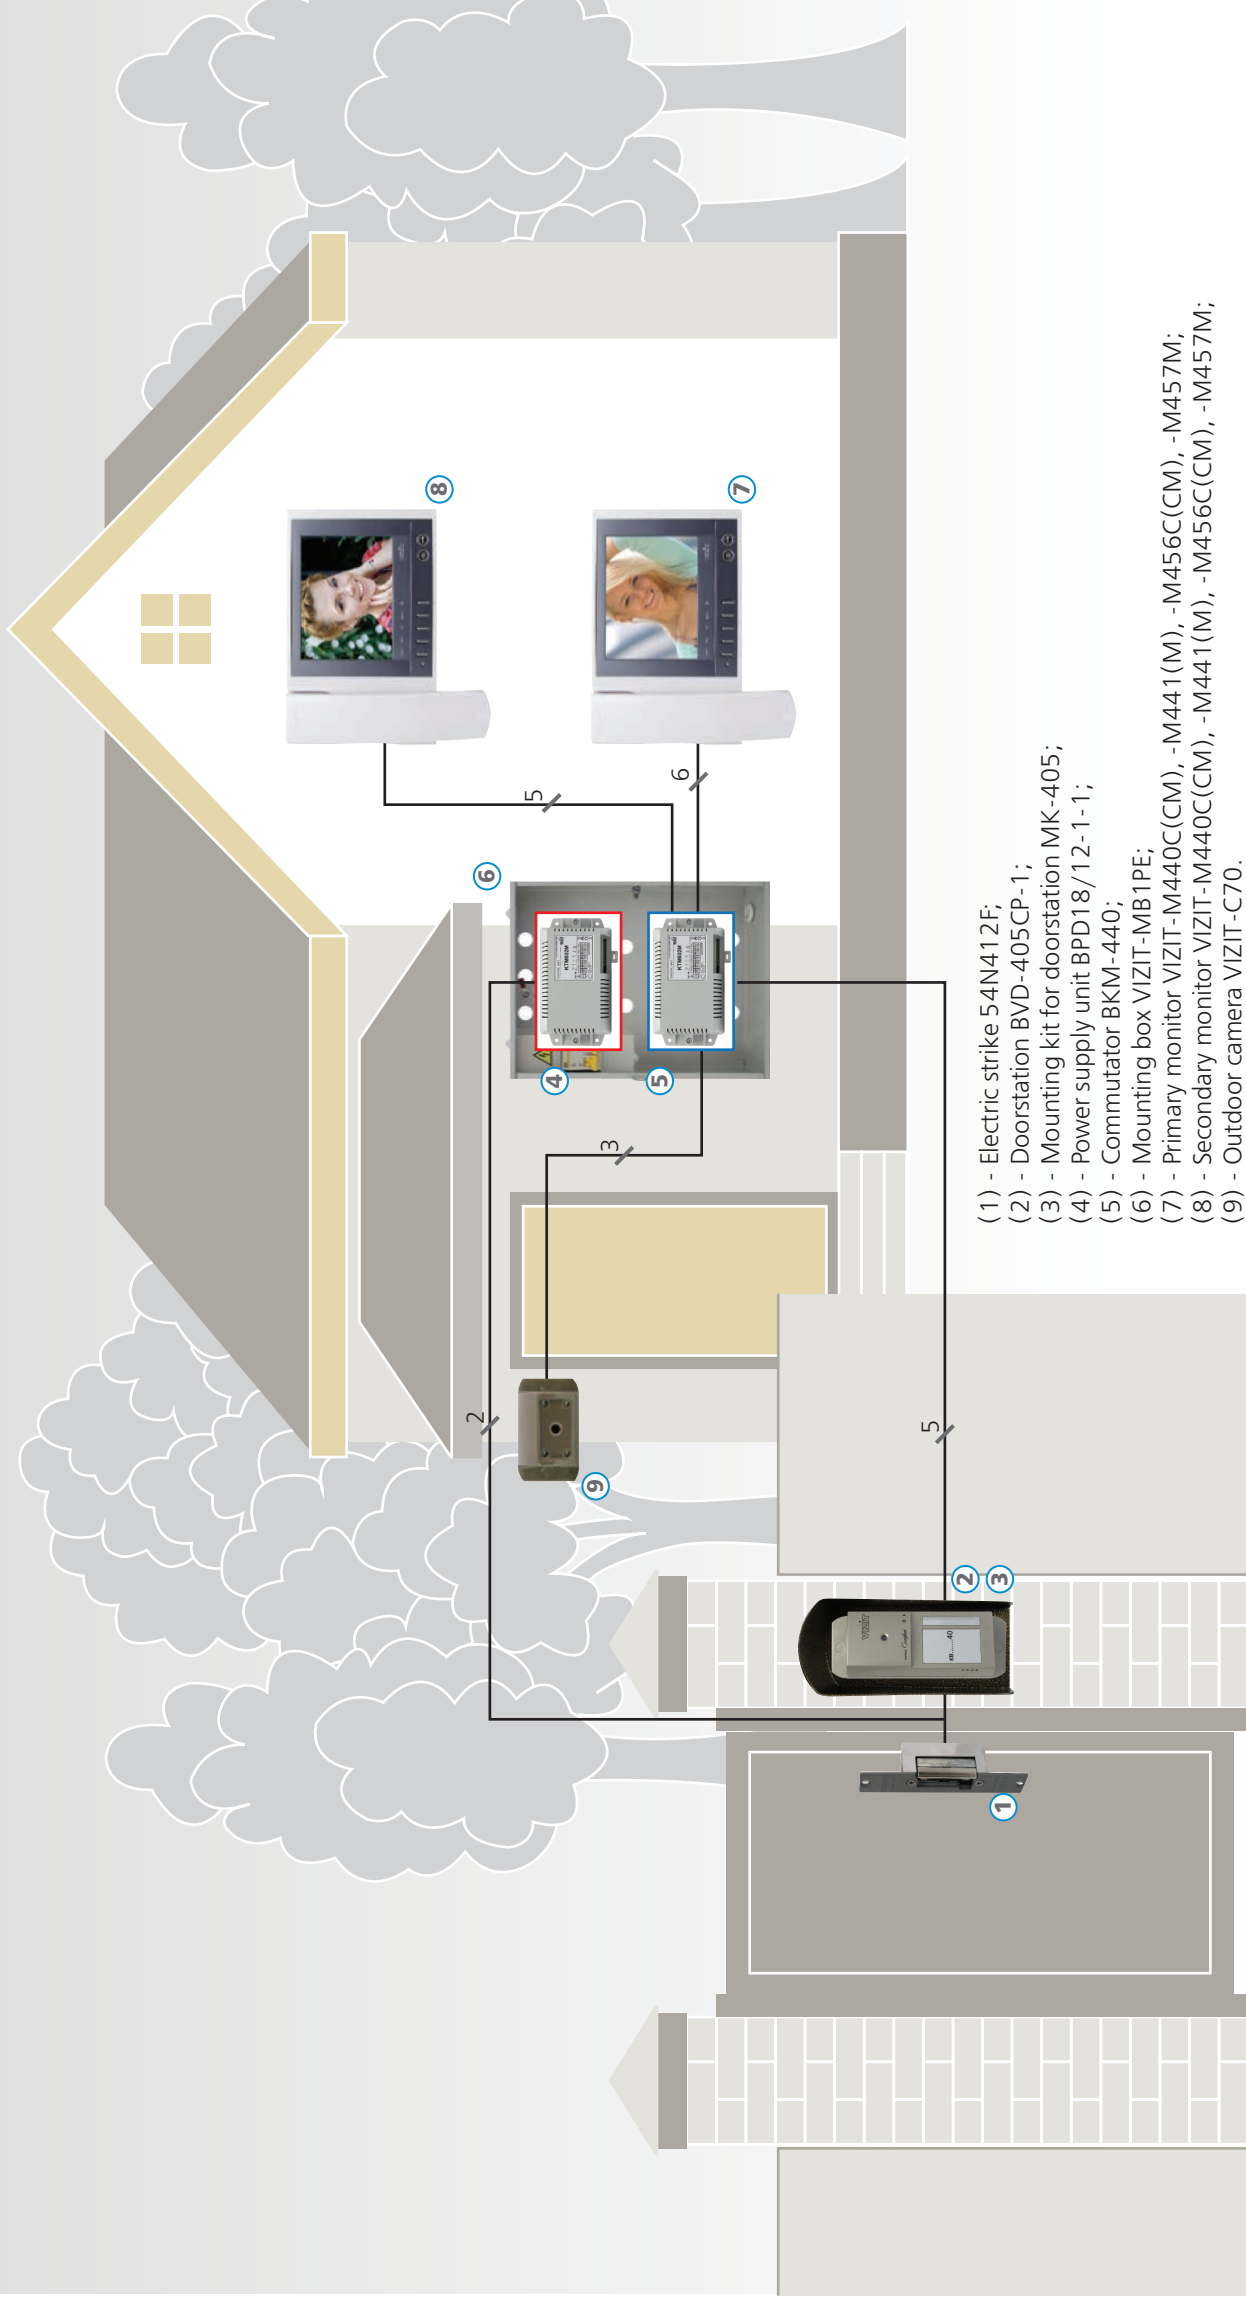

Example of video door phone powered by group power supply units **for 24 subscribers.**

- (1) - Name-plate for doorstation BVD-342NP;
- (2) - Doorstation BVD-343F;
- (3) - Key-tag VIZIT-RF3.1, -RF3.2;
- (4) - Outdoor camera VIZIT-C70;
- (5) - Entrance door VIZIT-DSNMC-10,5-R-S3;
- (5.1) - Door closer VIZIT-DC503S;
- (5.2) - Electromagnetic lock VIZIT-ML240;
- (5.3) - Exit button EXIT 300M;
- (6) - Blind transom FG-2M ;

- (7) - Outside platband set KNNC-60-250;
- (8) - Inside platband set KNVC-10-250 ;
- (9) - Mounting box VIZIT-MB1PE;
- (10) - Mounting box VIZIT-MB2PE;
- (11) - Control unit BUD-302M;
- (12) - Power supply unit BPD24/12-1-1;
- (13) - Commutator BK-4MVE;
- (14) - Video monitor VIZIT-M427C, -M428C, -M440CM, -M441M;
- (15) - Door bell button.

Example of video door phone for **one subscriber & one entry**

- (1) - Electric strike 54N41 2F;
- (2) - Doorstation BVD-405CP-1;
- (3) - Mounting kit for doorstation MK-405;
- (4) - Power supply unit BPD18/12-1-1;
- (5) - Commutator BKM-440;
- (6) - Mounting box VIZIT-MB 1PE;
- (7) - Primary monitor VIZIT-M440C(CM), -M441(M), -M456C(CM), -M457M;
- (8) - Secondary monitor VIZIT-M440C(CM), -M441(M), -M456C(CM), -M457M;
- (9) - Outdoor camera VIZIT-C70.

Example of video door phone powered by a group power supply unit **for 4 subscribers**

- (1) - Mounting box VIZIT-MB1PE;
- (2) - Power supply unit BPD24/12-1-1;
- (3) - RF Controller VIZIT-KTM600F;
- (4) - RF-Reader RD-4F (13.56 MHz);
- (5) - Key-tag VIZIT-RF3.1, -RF3.2;