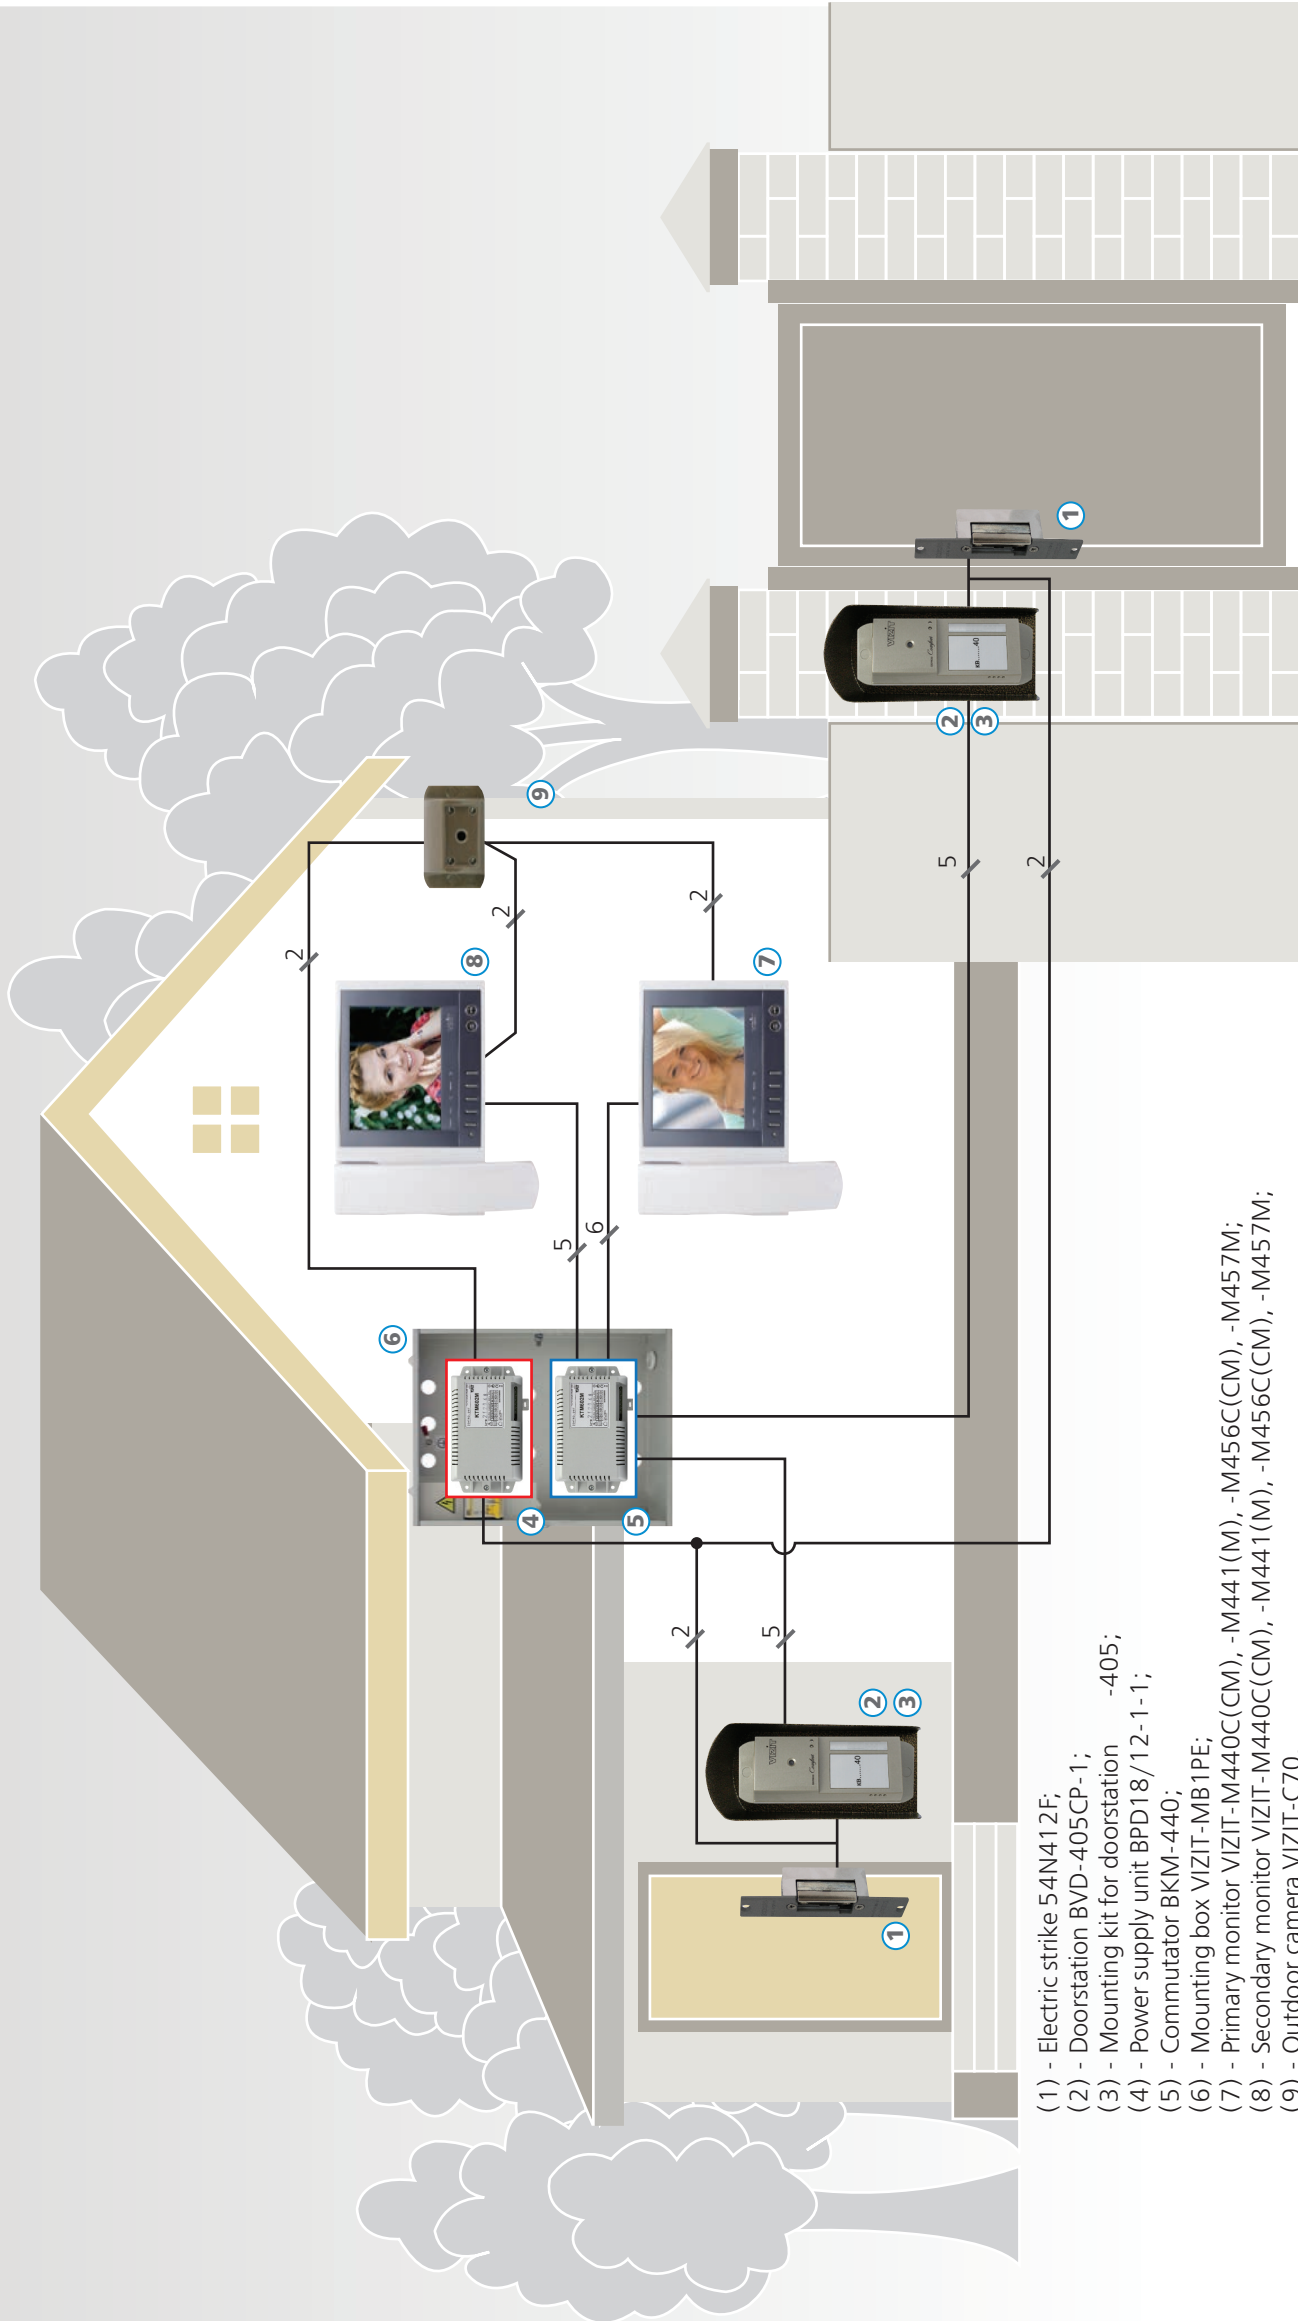

Example of video door phone for **one subscriber & two entries**

- (1) - Electric strike 54N412F;
- (2) - Doorstation BVD-405CP-1;
- (3) - Mounting kit for doorstation -405;
- (4) - Power supply unit BPD18/12-1-1;
- (5) - Commutator BKM-440;
- (6) - Mounting box VIZIT-MB1PE;
- (7) - Primary monitor VIZIT-M440C(CM), -M441(M), -M456C(CM), -M457M;
- (8) - Secondary monitor VIZIT-M440C(CM), -M441(M), -M456C(CM), -M457M;
- (9) - Outdoor camera VIZIT-C70.